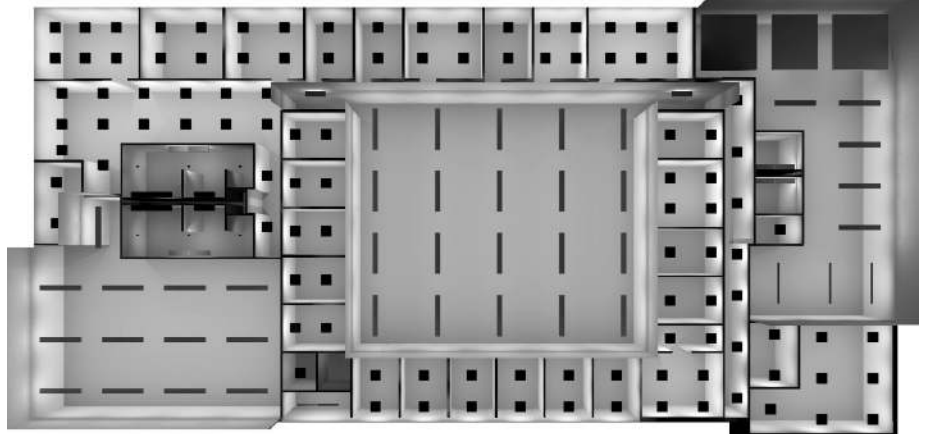

Napleton Kia & Acura - Site Lighting

Bluff Point - 490,420 sq. ft. Distribution Center

Vans Showroom + Warehouse

ParamontEO

An Electrical Supply Company

PAST NOTABLE PROJECTS

- West Chicago Rec Center
- Sunstar Manufacturing
- GX - The Green Exchange Pipefitters
- Union Hall (Ogden Ave.) Kimberly
- Clark Distribution Center Napleton
- Kia & Acura - Site Lighting
- 2240 Ogden - Office Design Pete's
- Market - Grocery Store Treasure
- Island - Grocery Store Garden Fresh
- Market - Grocery Store