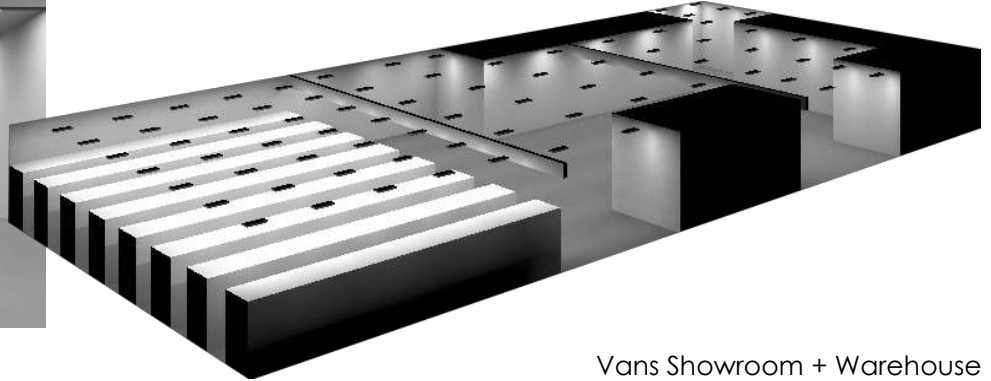

Napleton Kia & Acura - Site Lighting

Bluff Point - 490,420 sq. ft. Distribution Center

Vans Showroom + Warehouse

ParamontEO

An Electrical Supply Company

PAST NOTABLE PROJECTS

- West Chicago Rec Center
- Sunstar Manufacturing
- GX - The Green Exchange Pipefitters
- Union Hall (Ogden Ave.) Kimberly
- Clark Distribution Center Napleton
- Kia & Acura - Site Lighting
- 2240 Ogden - Office Design Pete's
- Market - Grocery Store Treasure
- Island - Grocery Store Garden Fresh
- Market - Grocery Store