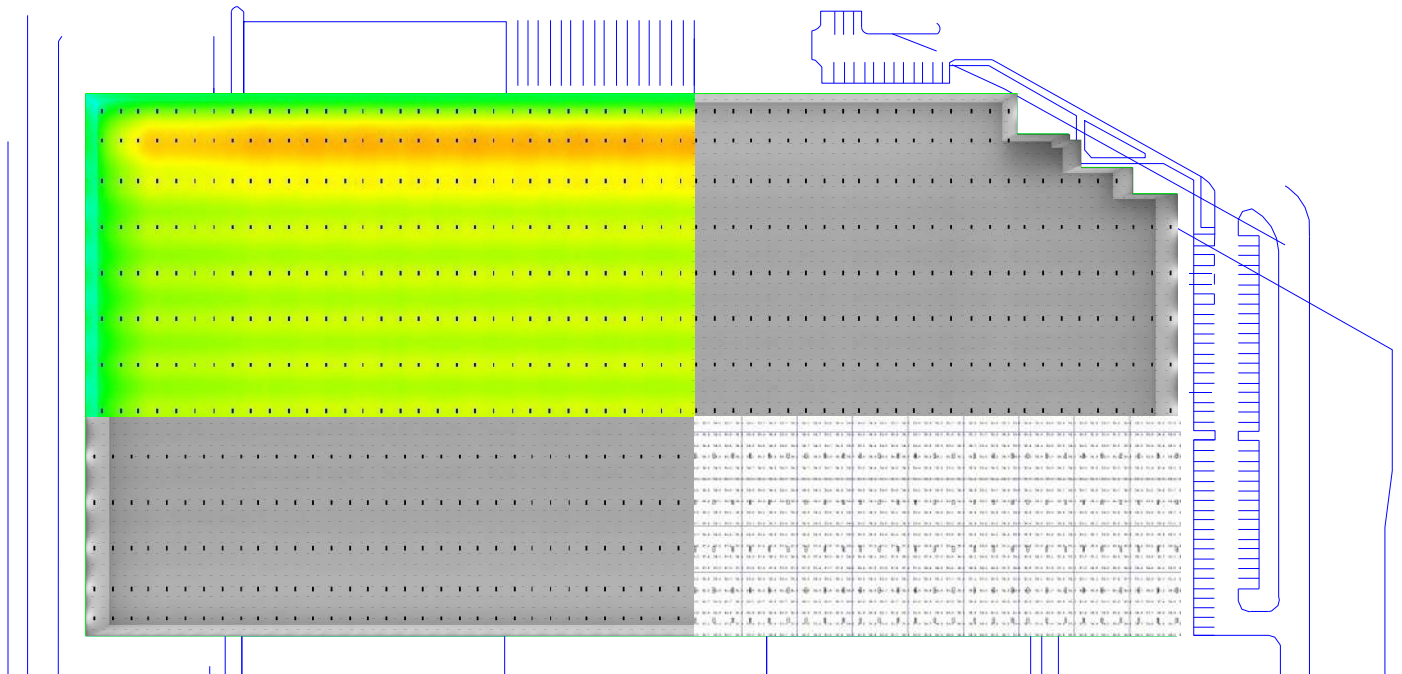

Napleton Kia & Acura - Site Lighting

Bluff Point - 490,420 sq. ft. Distribution Center

Vans Showroom + Warehouse

ParamontEO

An Electrical Supply Company

PAST NOTABLE PROJECTS

- West Chicago Rec Center
- Sunstar Manufacturing
- GX - The Green Exchange Pipefitters
- Union Hall (Ogden Ave.) Kimberly
- Clark Distribution Center Napleton
- Kia & Acura - Site Lighting
- 2240 Ogden - Office Design Pete's
- Market - Grocery Store Treasure
- Island - Grocery Store Garden Fresh
- Market - Grocery Store