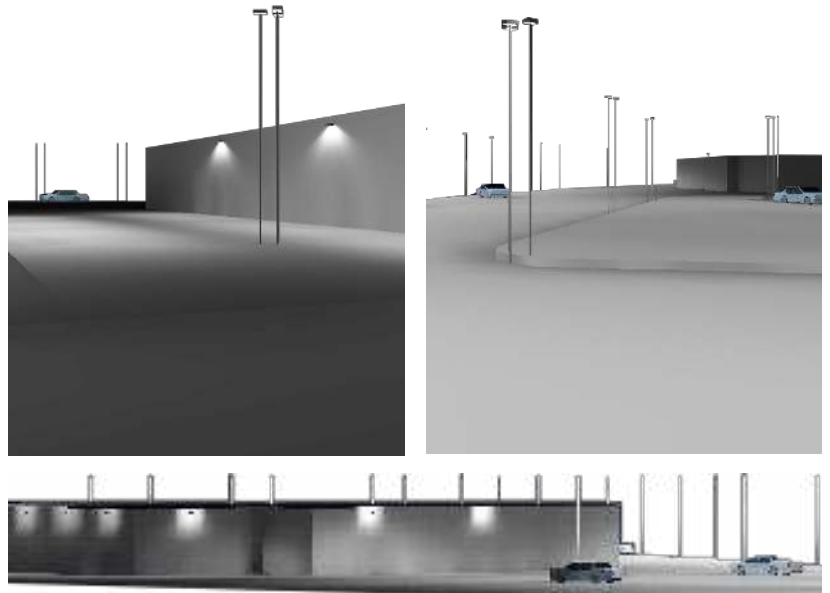

Napleton Kia & Acura - Site Lighting

Bluff Point - 490,420 sq. ft. Distribution Center

Vans Showroom + Warehouse

ParamontEO

An Electrical Supply Company

PAST NOTABLE PROJECTS

- West Chicago Rec Center
- Sunstar Manufacturing
- GX - The Green Exchange Pipefitters
- Union Hall (Ogden Ave.) Kimberly
- Clark Distribution Center Napleton
- Kia & Acura - Site Lighting
- 2240 Ogden - Office Design Pete's
- Market - Grocery Store Treasure
- Island - Grocery Store Garden Fresh
- Market - Grocery Store