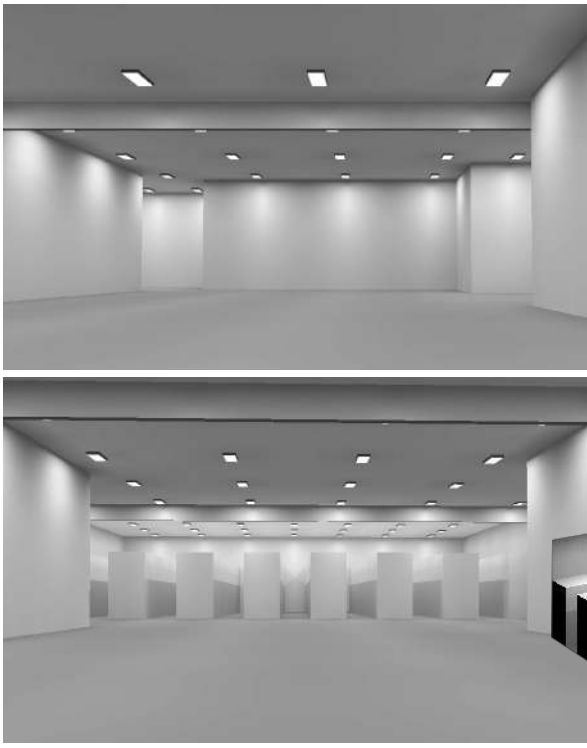

Napleton Kia & Acura - Site Lighting

Bluff Point - 490,420 sq. ft. Distribution Center

Vans Showroom + Warehouse

ParamontEO

An Electrical Supply Company

PAST NOTABLE PROJECTS

- West Chicago Rec Center
- Sunstar Manufacturing
- GX - The Green Exchange Pipefitters
- Union Hall (Ogden Ave.) Kimberly
- Clark Distribution Center Napleton
- Kia & Acura - Site Lighting
- 2240 Ogden - Office Design Pete's
- Market - Grocery Store Treasure
- Island - Grocery Store Garden Fresh
- Market - Grocery Store