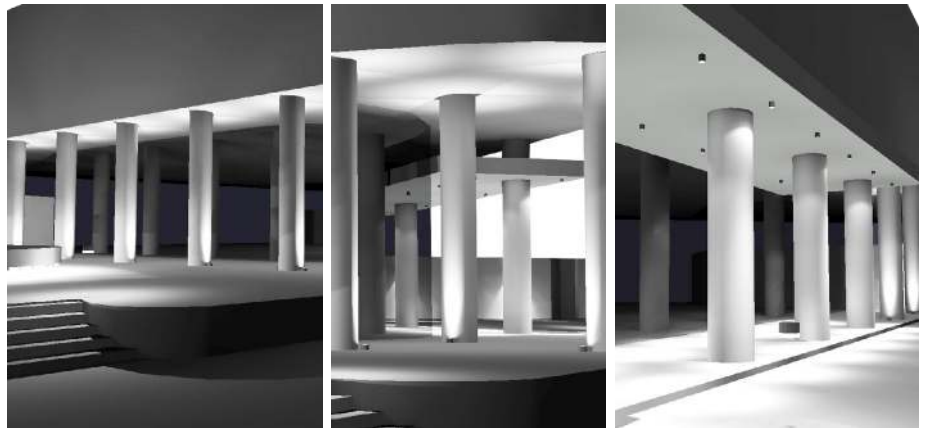

5415 N Sheridan - Site Lighting